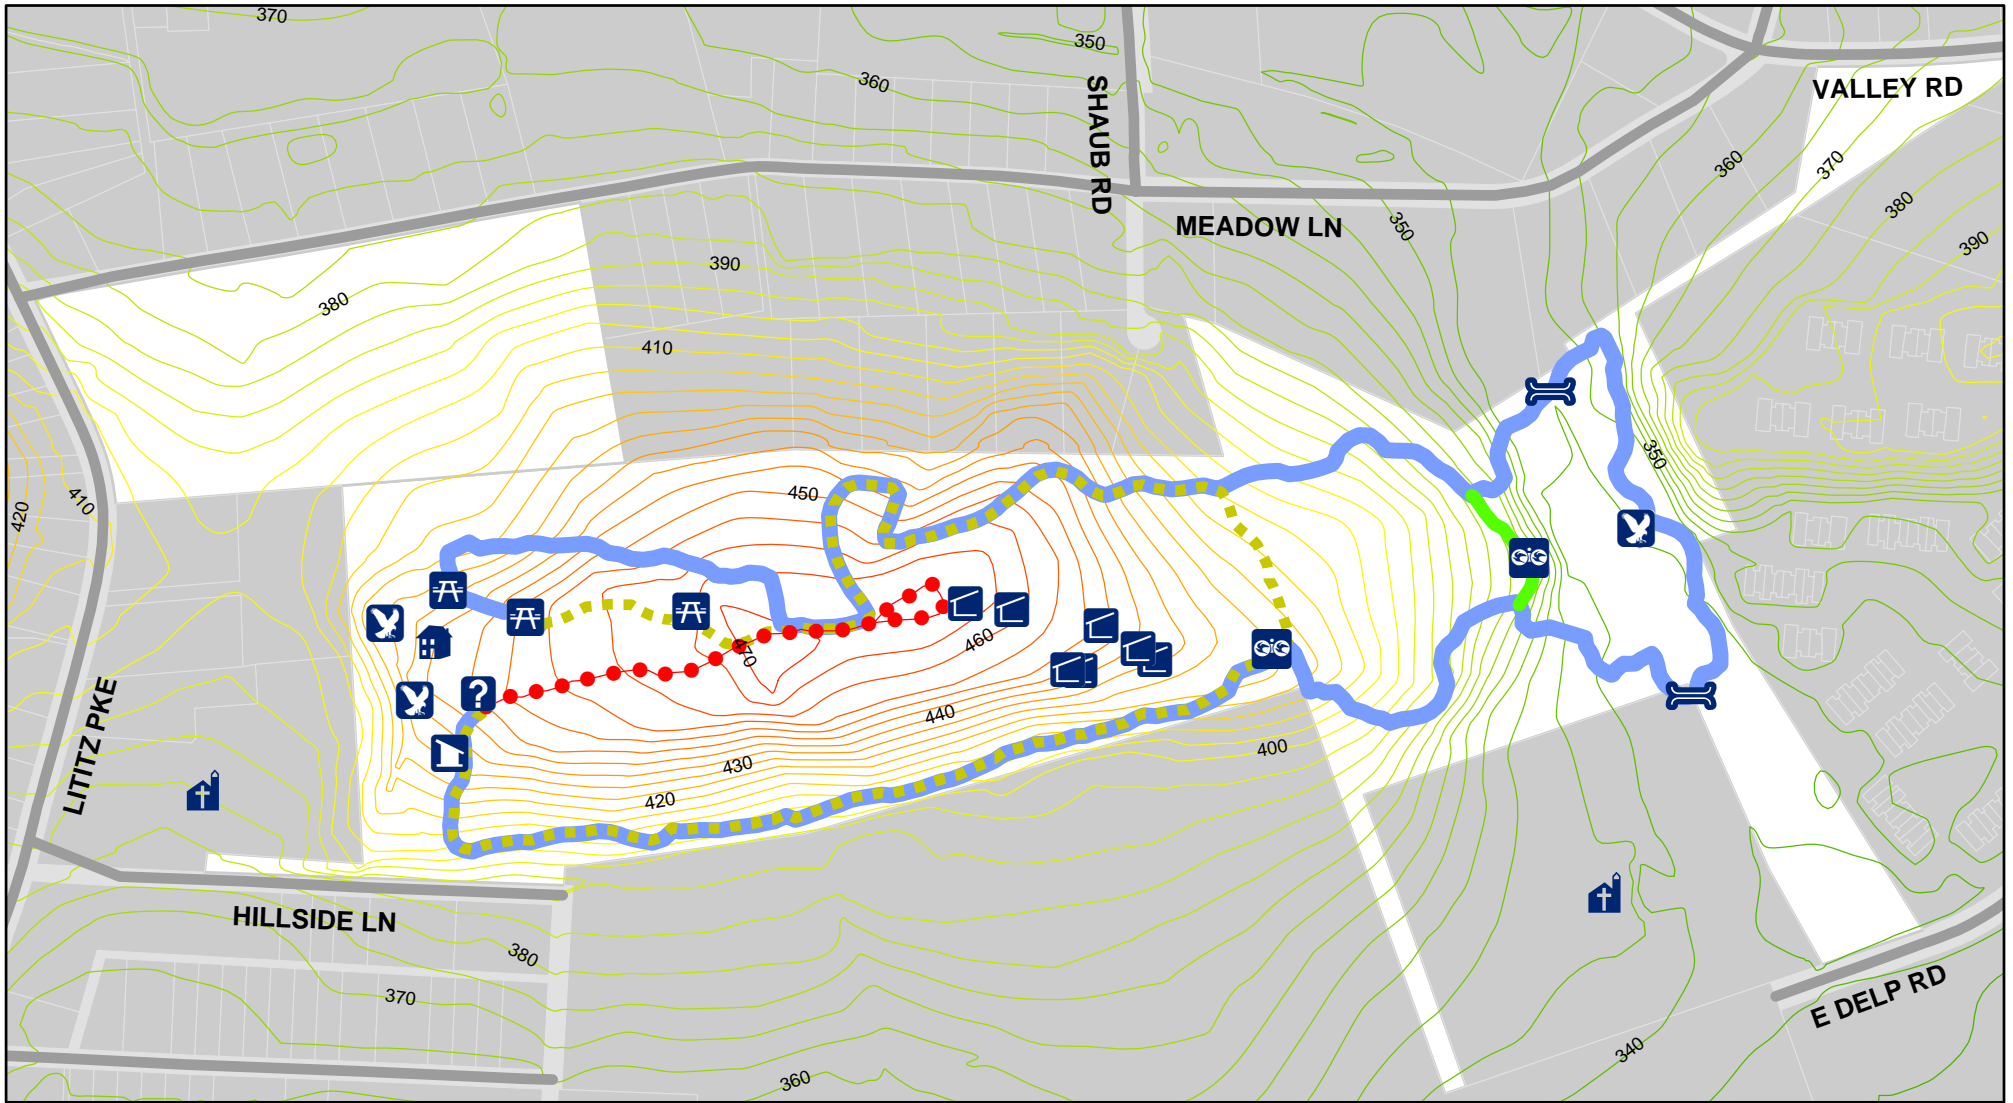

Features and Trails of Landis Woods

Legend

- | | | | | | |
|---|-----------------|---|---------------|---|--------------|
|  | Boettcher house |  | church |  | Red Trail |
|  | bat box |  | kestrel house |  | Yellow Trail |
|  | bridge |  | park info |  | Shortcut |
|  | butterfly box |  | picnic area |  | Blue Trail |
|  | vista | | | | |

Published March 2004

Troop 99 Eagle Project
in collaboration with Lancaster County GIS